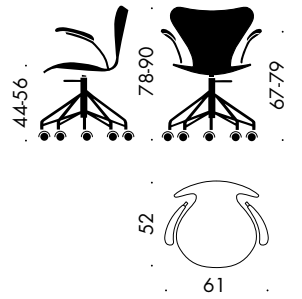

DIMENSIONS

MODEL 3107

Seat height: 44, 46.5 or 48.5 cm
Total height: 78, 80.5 or 82.5 cm
Width: 50 cm
Depth: 52 cm
Width, linked: 51 cm
Width, linked and with writing tablet : 66 cm
Depth, linked and with writing tablet: 61 cm

MODEL 3207

Seat height: 44, 46.5 or 48.5 cm
Total height: 76, 78.5 or 80.5 cm
Height floor-arm: 67, 69.5 or 71.5 cm
Width: 61 cm
Depth: 52 cm
Width, linked: 66 cm

MODEL 3187

Seat height: 64 cm
Total height: 98 cm
Width: 52 cm
Depth: 54 cm

MODEL 3197

Seat height: 76 cm
Total height: 110 cm
Width: 53 cm
Depth: 59 cm

MODEL 3117

Seat height: 44-56 cm
Total height: 78-90 cm
Width: 50 cm
Depth: 52 cm

MODEL 3217

Seat height: 44-56 cm
Total height: 78-90 cm
Height floor-arm: 67-79 cm
Width: 61 cm
Depth: 52 cm

MODEL 3177

Seat height: 32 cm
Total height: 60 cm
Width: 40 cm
Depth: 42 cm

SERIES 7™ - 3107

SERIES 7™ - 3207

SERIES 7™ - 3187

SERIES 7™ - 3197

SERIES 7™ - 3117

SERIES 7™ - 3217