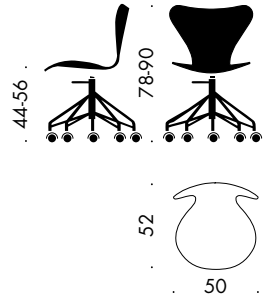

DIMENSIONS

MODEL 3107

Seat height: 44, 46.5 or 48.5 cm
Total height: 78, 80.5 or 82.5 cm
Width: 50 cm
Depth: 52 cm
Width, linked: 51 cm
Width, linked and with writing tablet : 66 cm
Depth, linked and with writing tablet: 61 cm

MODEL 3207

Seat height: 44, 46.5 or 48.5 cm
Total height: 76, 78.5 or 80.5 cm
Height floor-arm: 67, 69.5 or 71.5 cm
Width: 61 cm
Depth: 52 cm
Width, linked: 66 cm

MODEL 3187

Seat height: 64 cm
Total height: 98 cm
Width: 52 cm
Depth: 54 cm

MODEL 3197

Seat height: 76 cm
Total height: 110 cm
Width: 53 cm
Depth: 59 cm

MODEL 3117

Seat height: 44-56 cm
Total height: 78-90 cm
Width: 50 cm
Depth: 52 cm

MODEL 3217

Seat height: 44-56 cm
Total height: 78-90 cm
Height floor-arm: 67-79 cm
Width: 61 cm
Depth: 52 cm

MODEL 3177

Seat height: 32 cm
Total height: 60 cm
Width: 40 cm
Depth: 42 cm

SERIES 7™ - 3107

SERIES 7™ - 3207

SERIES 7™ - 3187

SERIES 7™ - 3197

SERIES 7™ - 3117

SERIES 7™ - 3217