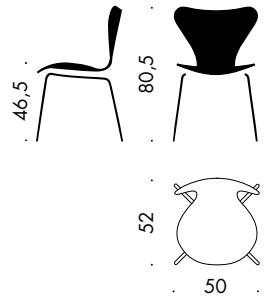

DIMENSIONS

MODEL 3107

Seat height: 44, 46.5 or 48.5 cm
Total height: 78, 80.5 or 82.5 cm
Width: 50 cm
Depth: 52 cm
Width, linked: 51 cm
Width, linked and with writing tablet : 66 cm
Depth, linked and with writing tablet: 61 cm

MODEL 3207

Seat height: 44, 46.5 or 48.5 cm
Total height: 76, 78.5 or 80.5 cm
Height floor-arm: 67, 69.5 or 71.5 cm
Width: 61 cm
Depth: 52 cm
Width, linked: 66 cm

MODEL 3187

Seat height: 64 cm
Total height: 98 cm
Width: 52 cm
Depth: 54 cm

MODEL 3197

Seat height: 76 cm
Total height: 110 cm
Width: 53 cm
Depth: 59 cm

MODEL 3117

Seat height: 44-56 cm
Total height: 78-90 cm
Width: 50 cm
Depth: 52 cm

MODEL 3217

Seat height: 44-56 cm
Total height: 78-90 cm
Height floor-arm: 67-79 cm
Width: 61 cm
Depth: 52 cm

MODEL 3177

Seat height: 32 cm
Total height: 60 cm
Width: 40 cm
Depth: 42 cm

SERIES 7™ - 3107

SERIES 7™ - 3207

SERIES 7™ - 3187

SERIES 7™ - 3197

SERIES 7™ - 3117

SERIES 7™ - 3217