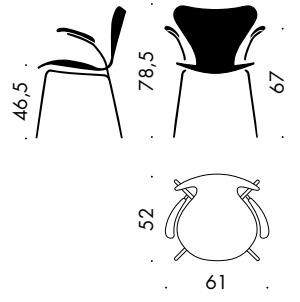

DIMENSIONS

MODEL 3107

Seat height: 44, 46.5 or 48.5 cm
Total height: 78, 80.5 or 82.5 cm
Width: 50 cm
Depth: 52 cm
Width, linked: 51 cm
Width, linked and with writing tablet : 66 cm
Depth, linked and with writing tablet: 61 cm

MODEL 3207

Seat height: 44, 46.5 or 48.5 cm
Total height: 76, 78.5 or 80.5 cm
Height floor-arm: 67, 69.5 or 71.5 cm
Width: 61 cm
Depth: 52 cm
Width, linked: 66 cm

MODEL 3187

Seat height: 64 cm
Total height: 98 cm
Width: 52 cm
Depth: 54 cm

MODEL 3197

Seat height: 76 cm
Total height: 110 cm
Width: 53 cm
Depth: 59 cm

MODEL 3117

Seat height: 44-56 cm
Total height: 78-90 cm
Width: 50 cm
Depth: 52 cm

MODEL 3217

Seat height: 44-56 cm
Total height: 78-90 cm
Height floor-arm: 67-79 cm
Width: 61 cm
Depth: 52 cm

MODEL 3177

Seat height: 32 cm
Total height: 60 cm
Width: 40 cm
Depth: 42 cm

SERIES 7™ - 3107

SERIES 7™ - 3207

SERIES 7™ - 3187

SERIES 7™ - 3197

SERIES 7™ - 3117

SERIES 7™ - 3217