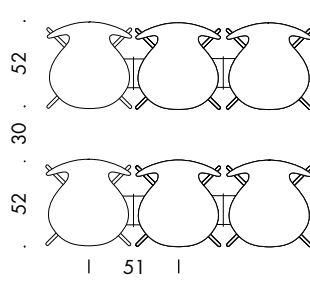

DIMENSIONS

MODEL 3107

Seat height: 44, 46.5 or 48.5 cm
Total height: 78, 80.5 or 82.5 cm
Width: 50 cm
Depth: 52 cm
Width, linked: 51 cm
Width, linked and with writing tablet : 66 cm
Depth, linked and with writing tablet: 61 cm

MODEL 3207

Seat height: 44, 46.5 or 48.5 cm
Total height: 76, 78.5 or 80.5 cm
Height floor-arm: 67, 69.5 or 71.5 cm
Width: 61 cm
Depth: 52 cm
Width, linked: 66 cm

MODEL 3187

Seat height: 64 cm
Total height: 98 cm
Width: 52 cm
Depth: 54 cm

MODEL 3197

Seat height: 76 cm
Total height: 110 cm
Width: 53 cm
Depth: 59 cm

MODEL 3117

Seat height: 44-56 cm
Total height: 78-90 cm
Width: 50 cm
Depth: 52 cm

MODEL 3217

Seat height: 44-56 cm
Total height: 78-90 cm
Height floor-arm: 67-79 cm
Width: 61 cm
Depth: 52 cm

MODEL 3177

Seat height: 32 cm
Total height: 60 cm
Width: 40 cm
Depth: 42 cm

SERIES 7™ - 3107

SERIES 7™ - 3207

SERIES 7™ - 3187

SERIES 7™ - 3197

SERIES 7™ - 3117

SERIES 7™ - 3217