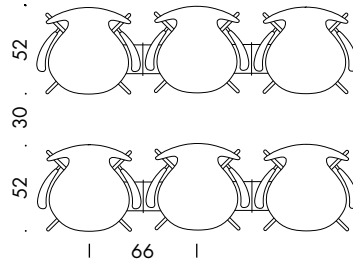

MODEL 3197

Seat height: 76 cm
Total height: 110 cm
Width: 53 cm
Depth: 59 cm

MODEL 3117

Seat height: 44-56 cm
Total height: 78-90 cm
Width: 50 cm
Depth: 52 cm

MODEL 3217

Seat height: 44-56 cm
Total height: 78-90 cm
Height floor-arm: 67-79 cm
Width: 61 cm
Depth: 52 cm

MODEL 3177

Seat height: 32 cm
Total height: 60 cm
Width: 40 cm
Depth: 42 cm

SERIES 7™ - 3107

SERIES 7™ - 3207

SERIES 7™ - 3187

SERIES 7™ - 3197

SERIES 7™ - 3117

SERIES 7™ - 3217