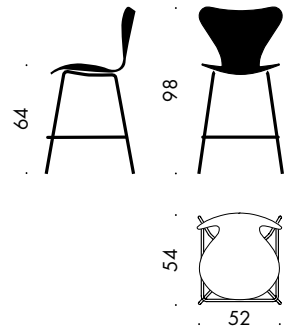

MODEL 3207

Seat height: 44, 46.5 or 48.5 cm
Total height: 76, 78.5 or 80.5 cm
Height floor-arm: 67, 69.5 or 71.5 cm
Width: 61 cm
Depth: 52 cm
Width, linked: 66 cm

MODEL 3187

Seat height: 64 cm
Total height: 98 cm
Width: 52 cm
Depth: 54 cm

MODEL 3197

Seat height: 76 cm
Total height: 110 cm
Width: 53 cm
Depth: 59 cm

MODEL 3117

Seat height: 44-56 cm
Total height: 78-90 cm
Width: 50 cm
Depth: 52 cm

MODEL 3217

Seat height: 44-56 cm
Total height: 78-90 cm
Height floor-arm: 67-79 cm
Width: 61 cm
Depth: 52 cm

MODEL 3177

Seat height: 32 cm
Total height: 60 cm
Width: 40 cm
Depth: 42 cm

SERIES 7™ - 3107

SERIES 7™ - 3207

SERIES 7™ - 3187

SERIES 7™ - 3197

SERIES 7™ - 3117

SERIES 7™ - 3217