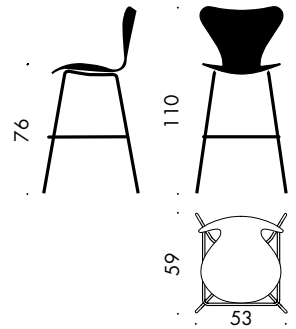

MODEL 3207

Seat height: 44, 46.5 or 48.5 cm
Total height: 76, 78.5 or 80.5 cm
Height floor-arm: 67, 69.5 or 71.5 cm
Width: 61 cm
Depth: 52 cm
Width, linked: 66 cm

MODEL 3187

Seat height: 64 cm
Total height: 98 cm
Width: 52 cm
Depth: 54 cm

MODEL 3197

Seat height: 76 cm
Total height: 110 cm
Width: 53 cm
Depth: 59 cm

MODEL 3117

Seat height: 44-56 cm
Total height: 78-90 cm
Width: 50 cm
Depth: 52 cm

MODEL 3217

Seat height: 44-56 cm
Total height: 78-90 cm
Height floor-arm: 67-79 cm
Width: 61 cm
Depth: 52 cm

MODEL 3177

Seat height: 32 cm
Total height: 60 cm
Width: 40 cm
Depth: 42 cm

SERIES 7™ - 3107

SERIES 7™ - 3207

SERIES 7™ - 3187

SERIES 7™ - 3197

SERIES 7™ - 3117

SERIES 7™ - 3217