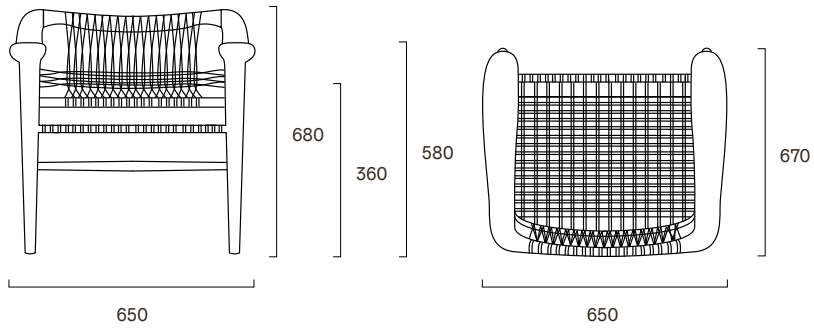

## Bambi 56/1

**Info**

Lounge chair in solid walnut or oak with seat and back in woven cord.

**Accessories**

Seat cushion

**Design**

Rastad & Relling, 1955

### Dimensions (mm)