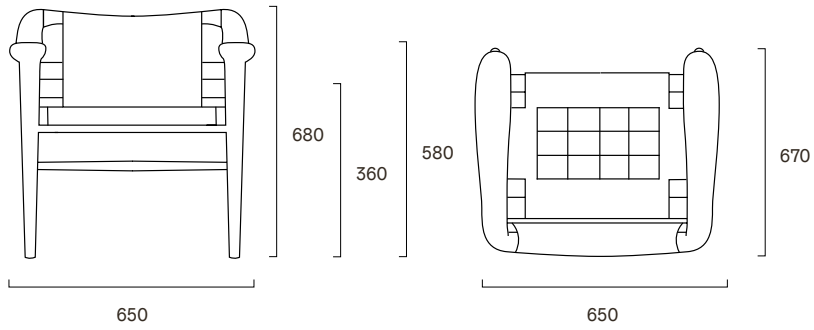

Bambi 56/2

Info

Lounge chair in solid walnut or oak with a seat and back in embroidered leather.

Design

Rastad & Relling, 1955

Dimensions (mm)

Wood Colours

Oak