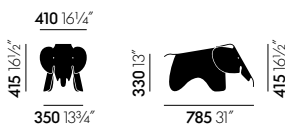

Eames Elephant

Charles & Ray Eames, 1945

vitra.

Eames Elephant

Charles and Ray Eames developed a toy elephant made of plywood in 1945; however, this piece never went into production. Now manufactured in plastic, the Eames Elephant is available to the target group for which it was originally intended: children.

- **Material:** dyed-through polypropylene, matte finish.

Dimensions

Eames Elephant

Surfaces and colours

plastic