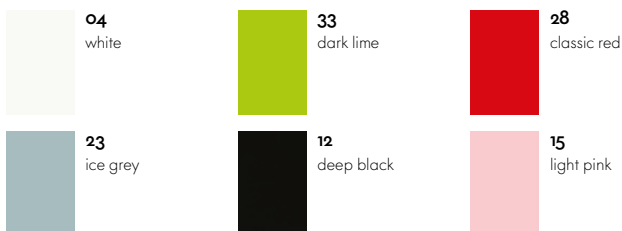

- **Material:** dyed-through polypropylene, matte finish.

Dimensions

Eames Elephant

Surfaces and colours

plastic