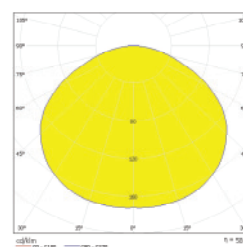

PRODUCT FACT SHEET

PROCESS	The shade is pressed in vulcanised rubber under high temperature. Diffuser and socket holder cut by laser. Extruded cord.
DESIGNED BY / YEAR OF DESIGN	Form Us With Love / 2010
TYPE	Pendant lamp
DESCRIPTION	Unfold is an interpretation of the classic industry design and comes in a refined material that gives the lamp a modern and warm appearance.
ENVIRONMENT	Indoor
MATERIAL	Shade - silicone rubber, PVC cord. Diffuser clear frosted opal acrylic material.
CORD LENGTH (MM/INCHES)	3500 mm / 137,75"
CANOPY INCLUDED	Yes
BULB INCLUDED	No
DIMMABLE FUNCTION	Yes
UL CERTIFICATION	Grey, Black, Blue, Yellow, Light grey, White
CLEANING INSTRUCTIONS	Clean with soft dry/wet cloth. Always switch off the electricity supply before cleaning.
ABOUT THE DESIGNER	Form Us With Love is a multidisciplinary design and interior architecture studio from Stockholm. Their work has been awarded with several prestigious awards such as the Red Dot and the Young Swedish design award. Further accrediting the trio are successful exhibitions at venues like MoMA and the Swedish National Gallery.