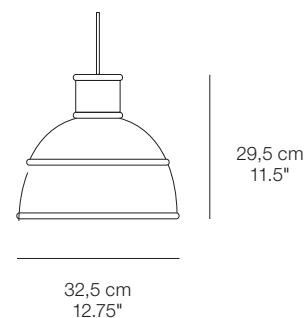

PRODUCT FACT SHEET

PROCESS	The shade is pressed in vulcanised rubber under high temperature. Diffuser and socket holder cut by laser. Extruded cord.
DESIGNED BY / YEAR OF DESIGN	Form Us With Love / 2010
TYPE	Pendant lamp
DESCRIPTION	Unfold is an interpretation of the classic industry design and comes in a refined material that gives the lamp a modern and warm appearance.
ENVIRONMENT	Indoor
MATERIAL	Shade - silicone rubber, PVC cord. Diffuser clear frosted opal acrylic material.
CORD LENGTH (MM/INCHES)	3500 mm / 137,75"
CANOPY INCLUDED	Yes
BULB INCLUDED	No
DIMMABLE FUNCTION	Yes
UL CERTIFICATION	Grey, Black, Blue, Yellow, Light grey, White
CLEANING INSTRUCTIONS	Clean with soft dry/wet cloth. Always switch off the electricity supply before cleaning.
ABOUT THE DESIGNER	Form Us With Love is a multidisciplinary design and interior architecture studio from Stockholm. Their work has been awarded with several prestigious awards such as the Red Dot and the Young Swedish design award. Further accrediting the trio are successful exhibitions at venues like MoMA and the Swedish National Gallery.