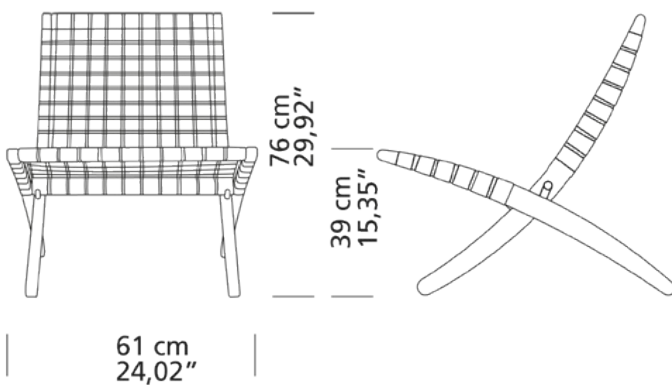

VARIANTS CHOICES AND DIMENSIONS