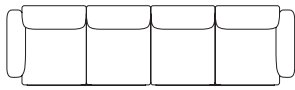

IN SITU 4-SEATERS

CONFIG. 1

360 cm / 141.73"