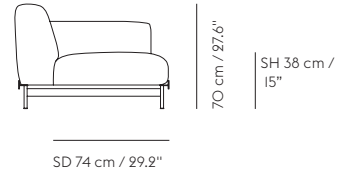

## TEXTILE USE FOR CUSTOMIZED UPHOLSTERY

A80	Textile - 3,58 m / 3.92 yds.
B80	Textile - 3,58 m / 3.92 yds.
C80	Textile - 2,51 m / 2.74 yds.
D80	Textile - 1,46 m / 1.60 yds.
E98	Textile - 3,61 m / 3.95 yds.
F98	Textile - 2,54 m / 2.78 yds.
G98	Textile - 2,54 m / 2.78 yds.
H98	Textile - 4,52 m / 4.94 yds.
I98	Textile - 4,52 m / 4.94 yds.
Cushion 70x50 cm 27.6"x19.7"	Textile - 0,83 m / 0.91 yds.
Cushion 70x30 cm 27.6"x11.8"	Textile - 0,8 m / 0.87 yds.

**MUUTO**

SEATING MODULES

EXAMPLE MODULE WITH FRAME AND LEGS

SH = seat height  
SD = seat depth  
Leg height = 16 cm / 6.3"

FRAME SECTIONS

CUSHIONS

Distance between legs (width x depth)

(1x80)	51,4 cm / 20.2" x 90,8 cm / 35.7"
(1x98)	69,7 cm / 27.4" x 90,8 cm / 35.7"
(2x80)	131,4 cm / 51.7" x 90,8 cm / 35.7"
(1x80+1x98)	149,7 cm / 58.9" x 90,8 cm / 35.7"
(2x98)	168 cm / 66.1" x 90,8 cm / 35.7"
(3x80)	211,4 cm / 83.2" x 90,8 cm / 35.7"
(2x80+1x98)	229,7 cm / 90.4" x 90,8 cm / 35.7"
(1x80x+2x98)	248 cm / 97.6" x 90,8 cm / 35.7"
Corner (1x 98)	69,7 cm / 27.4" x 69,7 cm / 27.4"
Chaise Longue (1x98)	69,7 cm / 27.4" x 152,8 cm / 60.1"

CONFIG. 4

378 cm / 148.82"

CONFIG. 5

378 cm / 148.82"

107 cm /  
42.1"  
SD 74 cm /  
29.2"

SH 38 cm / 15"

169 cm /  
66.5"  
SD 136 cm /  
53.6"

IN SITU CORNER SOFAS