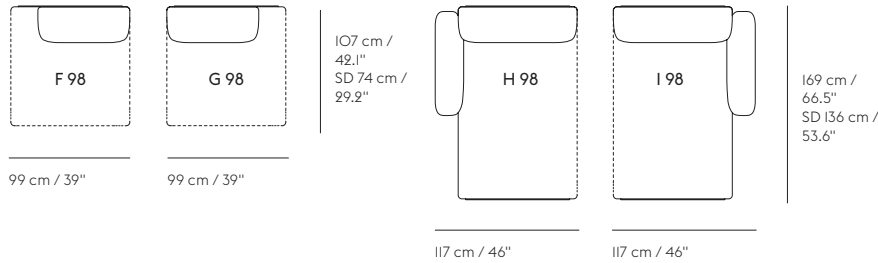

## TEXTILE USE FOR CUSTOMIZED UPHOLSTERY

A80	Textile - 3,58 m / 3.92 yds.
B80	Textile - 3,58 m / 3.92 yds.
C80	Textile - 2,51 m / 2.74 yds.
D80	Textile - 1,46 m / 1.60 yds.
E98	Textile - 3,61 m / 3.95 yds.
F98	Textile - 2,54 m / 2.78 yds.
G98	Textile - 2,54 m / 2.78 yds.
H98	Textile - 4,52 m / 4.94 yds.
I98	Textile - 4,52 m / 4.94 yds.
Cushion 70x50 cm 27.6"x19.7"	Textile - 0,83 m / 0.91 yds.
Cushion 70x30 cm 27.6"x11.8"	Textile - 0,8 m / 0.87 yds.

**MUUTO**

SEATING MODULES

EXAMPLE MODULE WITH FRAME AND LEGS

SH = seat height  
SD = seat depth  
Leg height = 16 cm / 6.3"

FRAME SECTIONS

CUSHIONS

Distance between legs (width x depth)

(1x80)	51,4 cm / 20.2" x 90,8 cm / 35.7"
(1x98)	69,7 cm / 27.4" x 90,8 cm / 35.7"
(2x80)	131,4 cm / 51.7" x 90,8 cm / 35.7"
(1x80+1x98)	149,7 cm / 58.9" x 90,8 cm / 35.7"
(2x98)	168 cm / 66.1" x 90,8 cm / 35.7"
(3x80)	211,4 cm / 83.2" x 90,8 cm / 35.7"
(2x80+1x98)	229,7 cm / 90.4" x 90,8 cm / 35.7"
(1x80x+2x98)	248 cm / 97.6" x 90,8 cm / 35.7"
Corner (1x 98)	69,7 cm / 27.4" x 69,7 cm / 27.4"
Chaise Longue (1x98)	69,7 cm / 27.4" x 152,8 cm / 60.1"

198 cm / 77.95"

107 cm /  
42.1"  
SD 74 cm /  
29.2"

SH 38 cm / 15"

SD = seat depth  
SH = seat height with legs

CONFIG. 4

216 cm / 85.04"

CONFIG. 5

216 cm / 85.04"

CONFIG. 4

378 cm / 148.82"

CONFIG. 5

378 cm / 148.82"

107 cm /  
42.1"  
SD 74 cm /  
29.2"

SH 38 cm / 15"

169 cm /  
66.5"  
SD 136 cm /  
53.6"

IN SITU CORNER SOFAS