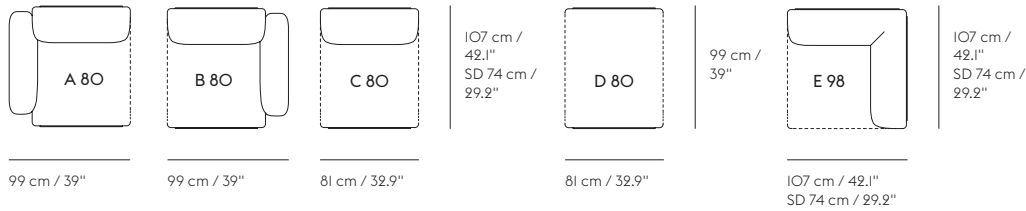

## TEXTILE USE FOR CUSTOMIZED UPHOLSTERY

A80	Textile - 3,58 m / 3.92 yds.
B80	Textile - 3,58 m / 3.92 yds.
C80	Textile - 2,51 m / 2.74 yds.
D80	Textile - 1,46 m / 1.60 yds.
E98	Textile - 3,61 m / 3.95 yds.
F98	Textile - 2,54 m / 2.78 yds.
G98	Textile - 2,54 m / 2.78 yds.
H98	Textile - 4,52 m / 4.94 yds.
I98	Textile - 4,52 m / 4.94 yds.
Cushion 70x50 cm 27.6"x19.7"	Textile - 0,83 m / 0.91 yds.
Cushion 70x30 cm 27.6"x11.8"	Textile - 0,8 m / 0.87 yds.

**MUUTO**

SEATING MODULES

EXAMPLE MODULE WITH FRAME AND LEGS

SH = seat height  
SD = seat depth  
Leg height = 16 cm / 6.3"

FRAME SECTIONS

CUSHIONS

Distance between legs (width x depth)

(1x80)	51,4 cm / 20.2" x 90,8 cm / 35.7"
(1x98)	69,7 cm / 27.4" x 90,8 cm / 35.7"
(2x80)	131,4 cm / 51.7" x 90,8 cm / 35.7"
(1x80+1x98)	149,7 cm / 58.9" x 90,8 cm / 35.7"
(2x98)	168 cm / 66.1" x 90,8 cm / 35.7"
(3x80)	211,4 cm / 83.2" x 90,8 cm / 35.7"
(2x80+1x98)	229,7 cm / 90.4" x 90,8 cm / 35.7"
(1x80x+2x98)	248 cm / 97.6" x 90,8 cm / 35.7"
Corner (1x 98)	69,7 cm / 27.4" x 69,7 cm / 27.4"
Chaise Longue (1x98)	69,7 cm / 27.4" x 152,8 cm / 60.1"

198 cm / 77.95"

107 cm /  
42.1"  
SD 74 cm /  
29.2"

SH 38 cm / 15"

SD = seat depth  
SH = seat height with legs

CONFIG. 4

216 cm / 85.04"

CONFIG. 5

216 cm / 85.04"

CONFIG. 4

378 cm / 148.82"

CONFIG. 5

378 cm / 148.82"

107 cm /  
42.1"  
SD 74 cm /  
29.2"

SH 38 cm / 15"

169 cm /  
66.5"  
SD 136 cm /  
53.6"

IN SITU CORNER SOFAS