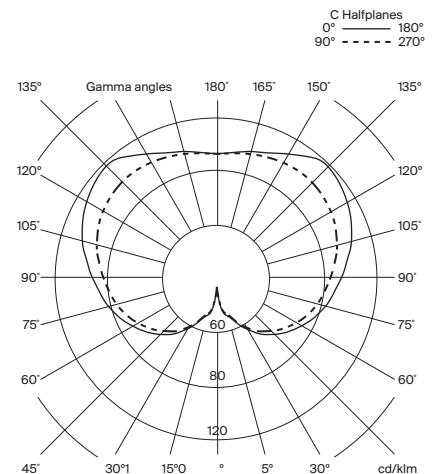

Cestita Alubat

Miguel Milá. 2020
Table Lamps

Cestita Alubat is the latest addition to the Cesta family. Robust yet lightweight, this version is ready for action indoors and out. Its aluminum structure, with a closed plastic balloon for better sealing and a rechargeable battery. Always elegant in its sobriety whether in a black or olive green finish. The three light intensities: full, standard or low, make this lamp excellent company for adventures or quiet time alike.

The Cesta family is made up of the Cesta, Cestita, Cestita Batería, Cestita Alubat, Cesta Metálica, and Cestita Metálica table lamps, the Wally wall lamp, and the Globo Cesta and Globo Cestita pendant lamps, symbols of Mediterranean warmth and well-being. These masterpieces by Miguel Milá are part of our Design Classics collection, a series of objects created throughout the Modernist era.

General description:

Black or olive green aluminium structure.
White opal polyethylene lampshade.
Lithium battery.
Switch incorporated into the luminaire with 3 intensity levels.
Range: 5h on high power / 12h on medium power / 24h on minimum power.
Includes charger.
Battery charging time: 6.5h

Approximate weight (unpacked):

1,4 kg / 3 lb

Technical information:

Light source included (dimnable).
LED Module

Rated input wattage: 2,5 W
Operating voltage: 2,9 VDC
Colour Temp.: 2.700 K
CRI: 90
Lifetime: 40.000 h
Luminous flux: 313 lm

Built-in dimmable LED
3 light output intensities.
Energy efficiency class (E.E.C): A++ ... A.
Always use this light source.

Input voltage: 100 ~ 240 Vac.
(50 Hz / 60 Hz). According to destination.