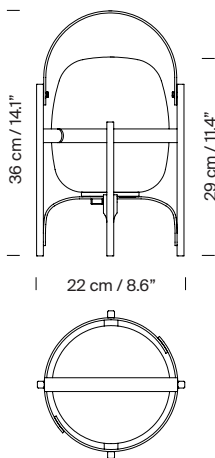

Cestita Alubat

Miguel Milá. 2020
Table Lamps

Regulations:

CE
UNE-EN 60598
UNE-EN 55015
UNE-EN 60529

Maintenance:

Clean with a smooth cloth. Do not use ammonia, solvents or abrasive cleaning products.

Others:

The lamp is delivered in one package.
The assembly instructions are delivered with the product.

Model: