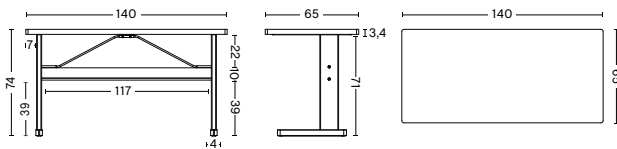

DIMENSIONS

PASSERELLE DESK | VENEER TABLETOP

WIDTH 140 CM | 55"

DEPTH 65 CM | 25.5"

HEIGHT 74 CM | 29.25"

CROSSBAR HEIGHT 39 CM | 15.5"

PASSERELLE DESK | LINOLEUM | LAMINATE TABLETOP

WIDTH 140 CM | 55"

DEPTH 65 CM | 25.5"

HEIGHT 74 CM | 29.25"

CROSSBAR HEIGHT 39 CM | 15.5"

PASSERELLE TABLE | VENEER TABLETOP

WIDTH 140 CM | 55"

DEPTH 75 CM | 29.5"

HEIGHT 74 CM | 29.25"

CROSSBAR HEIGHT 39 CM | 15.5"

- PASSERELLE TABLE COLLECTION -

PASSERELLE TABLE | LINOLEUM | LAMINATE TABLETOP
 WIDTH 140 CM | 55"
 DEPTH 75 CM | 29.5"
 HEIGHT 74 CM | 29.25"
 CROSSBAR HEIGHT 39 CM | 15.5"

PASSERELLE TABLE | VENEER TABLETOP
 WIDTH 160 CM | 63"
 DEPTH 85 CM | 33.5"
 HEIGHT 74 CM | 29.25"
 CROSSBAR HEIGHT 39 CM | 15.5"

PASSERELLE TABLE | LINOLEUM | LAMINATE TABLETOP
 WIDTH 160 CM | 63"
 DEPTH 85 CM | 33.5"
 HEIGHT 74 CM | 29.25"
 CROSSBAR HEIGHT 39 CM | 15.5"

PASSERELLE TABLE | VENEER TABLETOP
 WIDTH 200 CM | 78.75"
 DEPTH 90 CM | 35.5"
 HEIGHT 74 CM | 29.25"
 CROSSBAR HEIGHT 39 CM | 15.5"