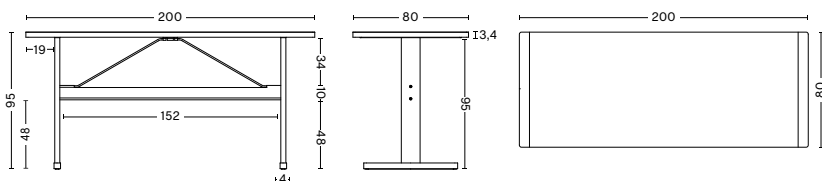

PASSERELLE HIGH TABLE | VENEER TABLETOP
WIDTH 200 CM | 78.75"
DEPTH 80 CM | 31.5"
HEIGHT 95 CM | 37.5"
CROSSBAR HEIGHT 48 CM | 19"