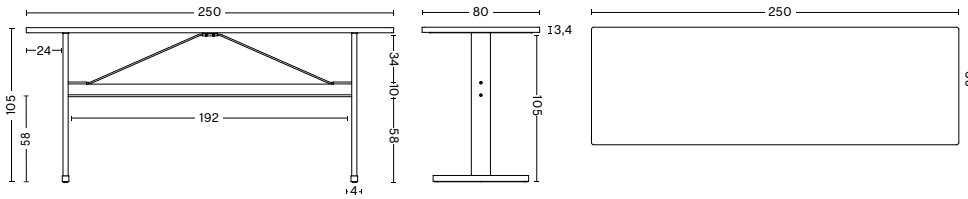

- PASSERELLE TABLE COLLECTION -

PASSERELLE HIGH TABLE | LINOLEUM | LAMINATE TABLETOP
 WIDTH 200 CM | 78.75"
 DEPTH 80 CM | 31.5"
 HEIGHT 95 CM | 37.5"
 CROSSBAR HEIGHT 48 CM | 19"

PASSERELLE HIGH TABLE | VENEER TABLETOP
 WIDTH 250 CM | 98.5"
 DEPTH 80 CM | 31.5"
 HEIGHT 95 CM | 37.5"
 CROSSBAR HEIGHT 48 CM | 19"

PASSERELLE HIGH TABLE | LINOLEUM | LAMINATE TABLETOP
 WIDTH 250 CM | 98.5"
 DEPTH 80 CM | 31.5"
 HEIGHT 95 CM | 37.5"
 CROSSBAR HEIGHT 48 CM | 19"

PASSERELLE HIGH TABLE | VENEER TABLETOP
 WIDTH 200 CM | 78.75"
 DEPTH 80 CM | 31.5"
 HEIGHT 105 CM | 41.25"
 CROSSBAR HEIGHT 58 CM | 22.75"

PASSERELLE HIGH TABLE | LINOLEUM | LAMINATE TABLETOP
 WIDTH 200 CM | 78.75"
 DEPTH 80 CM | 31.5"
 HEIGHT 105 CM | 41.25"
 CROSSBAR HEIGHT 58 CM | 22.75"

- PASSERELLE TABLE COLLECTION -

PASSERELLE HIGH TABLE | VENEER TABLETOP
WIDTH 250 CM | 98.5"
DEPTH 80 CM | 31.5"
HEIGHT 105 CM | 41.25"
CROSSBAR HEIGHT 58 CM | 22.75"

PASSERELLE HIGH TABLE | LINOLEUM | LAMINATE TABLETOP
WIDTH 250 CM | 98.5"
DEPTH 80 CM | 31.5"
HEIGHT 105 CM | 41.25"
CROSSBAR HEIGHT 58 CM | 22.75"

MATERIALS

TABLETOP

34 mm Lisocore tabletop with laminate, linoleum or veneer. 7 mm tabletop edge in solid wood. Veneer tabletop has 70 mm cross stitched veneer on short ends.