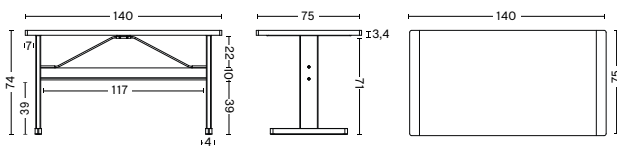

DIMENSIONS

PASSERELLE DESK | VENEER TABLETOP

WIDTH 140 CM | 55"

DEPTH 65 CM | 25.5"

HEIGHT 74 CM | 29.25"

CROSSBAR HEIGHT 39 CM | 15.5"

PASSERELLE DESK | LINOLEUM | LAMINATE TABLETOP

WIDTH 140 CM | 55"

DEPTH 65 CM | 25.5"

HEIGHT 74 CM | 29.25"

CROSSBAR HEIGHT 39 CM | 15.5"

PASSERELLE TABLE | VENEER TABLETOP

WIDTH 140 CM | 55"

DEPTH 75 CM | 29.5"

HEIGHT 74 CM | 29.25"

CROSSBAR HEIGHT 39 CM | 15.5"

- PASSERELLE TABLE COLLECTION -

PASSERELLE TABLE | LINOLEUM | LAMINATE TABLETOP
 WIDTH 140 CM | 55"
 DEPTH 75 CM | 29.5"
 HEIGHT 74 CM | 29.25"
 CROSSBAR HEIGHT 39 CM | 15.5"

PASSERELLE TABLE | VENEER TABLETOP
 WIDTH 160 CM | 63"
 DEPTH 85 CM | 33.5"
 HEIGHT 74 CM | 29.25"
 CROSSBAR HEIGHT 39 CM | 15.5"

PASSERELLE TABLE | LINOLEUM | LAMINATE TABLETOP
 WIDTH 160 CM | 63"
 DEPTH 85 CM | 33.5"
 HEIGHT 74 CM | 29.25"
 CROSSBAR HEIGHT 39 CM | 15.5"

PASSERELLE TABLE | VENEER TABLETOP
 WIDTH 200 CM | 78.75"
 DEPTH 90 CM | 35.5"
 HEIGHT 74 CM | 29.25"
 CROSSBAR HEIGHT 39 CM | 15.5"