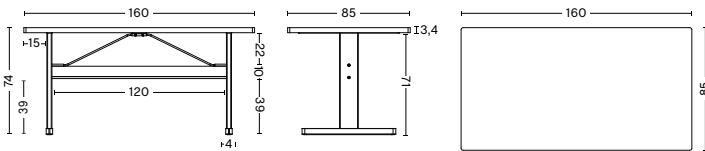

DIMENSIONS

PASSERELLE DESK | VENEER TABLETOP

WIDTH 140 CM | 55"

DEPTH 65 CM | 25.5"

HEIGHT 74 CM | 29.25"

CROSSBAR HEIGHT 39 CM | 15.5"

PASSERELLE DESK | LINOLEUM | LAMINATE TABLETOP

WIDTH 140 CM | 55"

DEPTH 65 CM | 25.5"

HEIGHT 74 CM | 29.25"

CROSSBAR HEIGHT 39 CM | 15.5"

PASSERELLE TABLE | VENEER TABLETOP

WIDTH 140 CM | 55"

DEPTH 75 CM | 29.5"

HEIGHT 74 CM | 29.25"

CROSSBAR HEIGHT 39 CM | 15.5"

- PASSERELLE TABLE COLLECTION -

PASSERELLE TABLE | LINOLEUM | LAMINATE TABLETOP
 WIDTH 140 CM | 55"
 DEPTH 75 CM | 29.5"
 HEIGHT 74 CM | 29.25"
 CROSSBAR HEIGHT 39 CM | 15.5"

PASSERELLE TABLE | VENEER TABLETOP
 WIDTH 160 CM | 63"
 DEPTH 85 CM | 33.5"
 HEIGHT 74 CM | 29.25"
 CROSSBAR HEIGHT 39 CM | 15.5"

PASSERELLE TABLE | LINOLEUM | LAMINATE TABLETOP
 WIDTH 160 CM | 63"
 DEPTH 85 CM | 33.5"
 HEIGHT 74 CM | 29.25"
 CROSSBAR HEIGHT 39 CM | 15.5"

PASSERELLE TABLE | VENEER TABLETOP
 WIDTH 200 CM | 78.75"
 DEPTH 90 CM | 35.5"
 HEIGHT 74 CM | 29.25"
 CROSSBAR HEIGHT 39 CM | 15.5"