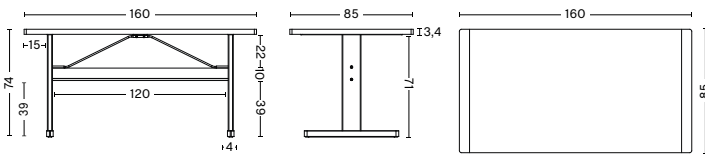

DIMENSIONS

PASSERELLE DESK | VENEER TABLETOP

WIDTH 140 CM | 55"

DEPTH 65 CM | 25.5"

HEIGHT 74 CM | 29.25"

CROSSBAR HEIGHT 39 CM | 15.5"

PASSERELLE DESK | LINOLEUM | LAMINATE TABLETOP

WIDTH 140 CM | 55"

DEPTH 65 CM | 25.5"

HEIGHT 74 CM | 29.25"

CROSSBAR HEIGHT 39 CM | 15.5"

PASSERELLE TABLE | VENEER TABLETOP

WIDTH 140 CM | 55"

DEPTH 75 CM | 29.5"

HEIGHT 74 CM | 29.25"

CROSSBAR HEIGHT 39 CM | 15.5"

- PASSERELLE TABLE COLLECTION -

PASSERELLE TABLE | LINOLEUM | LAMINATE TABLETOP
 WIDTH 140 CM | 55"
 DEPTH 75 CM | 29.5"
 HEIGHT 74 CM | 29.25"
 CROSSBAR HEIGHT 39 CM | 15.5"

PASSERELLE TABLE | VENEER TABLETOP
 WIDTH 160 CM | 63"
 DEPTH 85 CM | 33.5"
 HEIGHT 74 CM | 29.25"
 CROSSBAR HEIGHT 39 CM | 15.5"

PASSERELLE TABLE | LINOLEUM | LAMINATE TABLETOP
 WIDTH 160 CM | 63"
 DEPTH 85 CM | 33.5"
 HEIGHT 74 CM | 29.25"
 CROSSBAR HEIGHT 39 CM | 15.5"

PASSERELLE TABLE | VENEER TABLETOP
 WIDTH 200 CM | 78.75"
 DEPTH 90 CM | 35.5"
 HEIGHT 74 CM | 29.25"
 CROSSBAR HEIGHT 39 CM | 15.5"