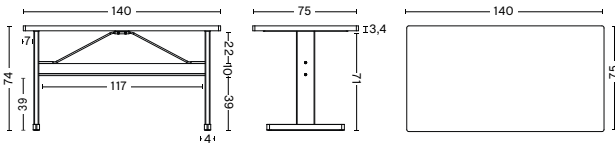

DIMENSIONS

PASSERELLE DESK | VENEER TABLETOP

WIDTH 140 CM | 55"

DEPTH 65 CM | 25.5"

HEIGHT 74 CM | 29.25"

CROSSBAR HEIGHT 39 CM | 15.5"

PASSERELLE DESK | LINOLEUM | LAMINATE TABLETOP

WIDTH 140 CM | 55"

DEPTH 65 CM | 25.5"

HEIGHT 74 CM | 29.25"

CROSSBAR HEIGHT 39 CM | 15.5"

PASSERELLE TABLE | VENEER TABLETOP

WIDTH 140 CM | 55"

DEPTH 75 CM | 29.5"

HEIGHT 74 CM | 29.25"

CROSSBAR HEIGHT 39 CM | 15.5"

- PASSERELLE TABLE COLLECTION -

PASSERELLE TABLE | LINOLEUM | LAMINATE TABLETOP
 WIDTH 140 CM | 55"
 DEPTH 75 CM | 29.5"
 HEIGHT 74 CM | 29.25"
 CROSSBAR HEIGHT 39 CM | 15.5"

PASSERELLE TABLE | VENEER TABLETOP
 WIDTH 160 CM | 63"
 DEPTH 85 CM | 33.5"
 HEIGHT 74 CM | 29.25"
 CROSSBAR HEIGHT 39 CM | 15.5"

PASSERELLE TABLE | LINOLEUM | LAMINATE TABLETOP
 WIDTH 160 CM | 63"
 DEPTH 85 CM | 33.5"
 HEIGHT 74 CM | 29.25"
 CROSSBAR HEIGHT 39 CM | 15.5"

PASSERELLE TABLE | VENEER TABLETOP
 WIDTH 200 CM | 78.75"
 DEPTH 90 CM | 35.5"
 HEIGHT 74 CM | 29.25"
 CROSSBAR HEIGHT 39 CM | 15.5"