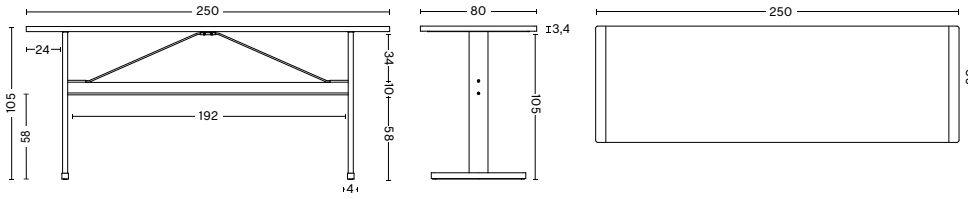

- PASSERELLE TABLE COLLECTION -

PASSERELLE HIGH TABLE | LINOLEUM | LAMINATE TABLETOP
 WIDTH 200 CM | 78.75"
 DEPTH 80 CM | 31.5"
 HEIGHT 95 CM | 37.5"
 CROSSBAR HEIGHT 48 CM | 19"

PASSERELLE HIGH TABLE | VENEER TABLETOP
 WIDTH 250 CM | 98.5"
 DEPTH 80 CM | 31.5"
 HEIGHT 95 CM | 37.5"
 CROSSBAR HEIGHT 48 CM | 19"

PASSERELLE HIGH TABLE | LINOLEUM | LAMINATE TABLETOP
 WIDTH 250 CM | 98.5"
 DEPTH 80 CM | 31.5"
 HEIGHT 95 CM | 37.5"
 CROSSBAR HEIGHT 48 CM | 19"

PASSERELLE HIGH TABLE | VENEER TABLETOP
 WIDTH 200 CM | 78.75"
 DEPTH 80 CM | 31.5"
 HEIGHT 105 CM | 41.25"
 CROSSBAR HEIGHT 58 CM | 22.75"

PASSERELLE HIGH TABLE | LINOLEUM | LAMINATE TABLETOP
 WIDTH 200 CM | 78.75"
 DEPTH 80 CM | 31.5"
 HEIGHT 105 CM | 41.25"
 CROSSBAR HEIGHT 58 CM | 22.75"

- PASSERELLE TABLE COLLECTION -

PASSERELLE HIGH TABLE | VENEER TABLETOP
WIDTH 250 CM | 98.5"
DEPTH 80 CM | 31.5"
HEIGHT 105 CM | 41.25"
CROSSBAR HEIGHT 58 CM | 22.75"

PASSERELLE HIGH TABLE | LINOLEUM | LAMINATE TABLETOP
WIDTH 250 CM | 98.5"
DEPTH 80 CM | 31.5"
HEIGHT 105 CM | 41.25"
CROSSBAR HEIGHT 58 CM | 22.75"

MATERIALS

TABLETOP

34 mm Lisocore tabletop with laminate, linoleum or veneer. 7 mm tabletop edge in solid wood. Veneer tabletop has 70 mm cross stitched veneer on short ends.