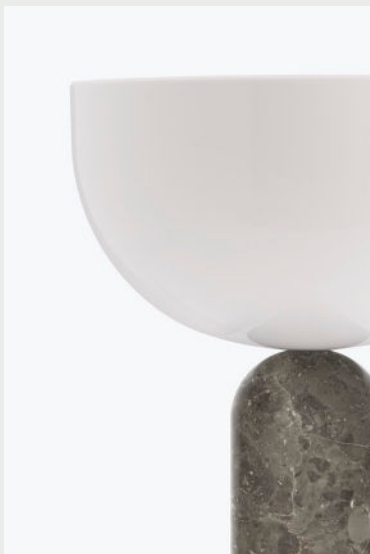

## Kizu Table Lamp

Composed of two bold sculptural forms, the Kizu Table Lamp displays a weightless balancing act. The illusion of gravity creates a tension within the piece, while its curved forms initiate a calming effect. This kissing point of material and function creates an object in perfect harmony.

### Product highlights

- A part of the Kizu family that offers portable and table lamps, available in various sizes.
- Compliant with CE, RCM and ETL standards for use in both EU, AU and US markets.
- Featuring a robust and sturdy marble base.
- Available in a selection of marble base options.

<b>Product Type</b>	Portable Table Lamp, Lighting
<b>Designer</b>	Lars Tornøe, 2022
<b>About the Designer</b>	Norwegian design Lars Tornøe works across the areas of furniture and product design with a sculpted simplicity. His work is understated but bold. Having graduated from the Bergen Academy of Art and Design in 2006, Lars has been named Norwegian Designer of the Year and had his work exhibited from Stockholm to Soul.
<b>Environment</b>	Indoor
<b>Country of Origin</b>	PRC
<b>Assembly Requirements</b>	Attach lamp shade to lamp base.
<b>Material</b>	The Kizu Table Lamp is crafted from carefully chosen marble variants and features injection-molded plastic components. Manufactured in high-precision facilities, it is of quality construction.
<b>Light Source included</b>	No
<b>Cleaning &amp; Care</b>	Use a soft, dry cloth to remove the dust from the lamp. For deeper cleaning, dampen a cloth gently wipe the surface. If needed, use a mild detergent. Always test a small area first to ensure it does not damage the finish. After cleaning, use a dry cloth to wipe away moisture, since moisture can damage the material. Pay extra attention to the marble material while cleaning - Marble is a natural material, it is sensitive to liquids. If the liquid is not removed immediately, spilled liquids can leave a permanent stain.