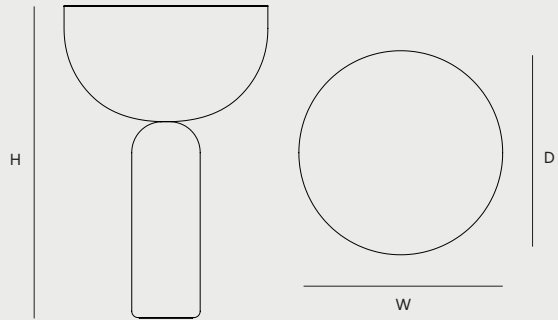

**Dimensions**

**Small**  
Height: 350 mm / 13.8"  
Width: 250 mm / 9.8"  
Depth: 250 mm / 9.8"  
Cord Length: 1800 mm / 70.9"

**Large**  
Height: 450 mm / 17.7"  
Width: 300 mm / 11.8"  
Depth: 300 mm / 11.8"  
Cord Length: 1800 mm / 70.9"

**Packaging Dimensions**

**Small**  
Height: 350 mm / 13.8"  
Width: 530 mm / 20.9"  
Depth: 330 mm / 13"

**Large**  
Height: 410 mm / 16.1"  
Width: 620 mm / 24.4"  
Depth: 380 mm / 15"

**Weight**

**Small**  
3.1 kg / 6.8 lbs