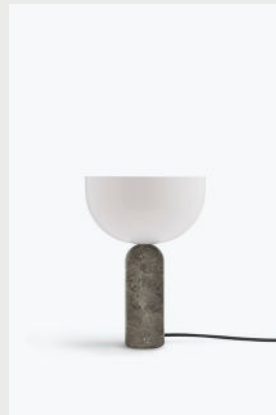

Item No: 20422/US/UK/CN/AU
Variant: Gris Du Marais