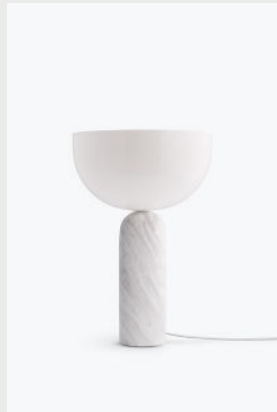

## Kizu Table Lamp

Composed of two bold sculptural forms, the Kizu Table Lamp displays a weightless balancing act. The illusion of gravity creates a tension within the piece, while its curved forms initiate a calming effect. This kissing point of material and function creates an object in perfect harmony.

<b>Product Type</b>	Portable Table Lamp, Lighting
<b>Designer</b>	Lars Tornøe, 2022
<b>About the Designer</b>	Norwegian design Lars Tornøe works across the areas of furniture and product design with a sculpted simplicity. His work is understated but bold. Having graduated from the Bergen Academy of Art and Design in 2006, Lars has been named Norwegian Designer of the Year and had his work exhibited from Stockholm to Soul.
<b>Environment</b>	Indoor
<b>Country of Origin</b>	PRC
<b>Assembly Requirements</b>	Attach lamp shade to lamp base.
<b>Material</b>	The Kizu Table Lamp is crafted from carefully chosen marble variants and features injection-molded plastic components. Manufactured in high-precision facilities, it is of quality construction.
<b>Light Source included</b>	No
<b>Cleaning &amp; Care</b>	Use a soft, dry cloth to remove the dust from the lamp. For deeper cleaning, dampen a cloth gently wipe the surface. If needed, use a mild detergent. Always test a small area first to ensure it does not damage the finish. After cleaning, use a dry cloth to wipe away moisture, since moisture can damage the material. Pay extra attention to the marble material while cleaning - Marble is a natural material, it is sensitive to liquids. If the liquid is not removed immediately, spilled liquids can leave a permanent stain.

**Item No:** 20410/US/UK/CN/AU  
**Variant:** White Marble

**Item No:** 20424/US/UK/CN/AU  
**Variant:** Rosso Levanto

**Item No:** 20414/US/UK/CN/AU  
**Variant:** Rosso Levanto

**Item No:** 20423/US/UK/CN/AU  
**Variant:** Breccia Pernice