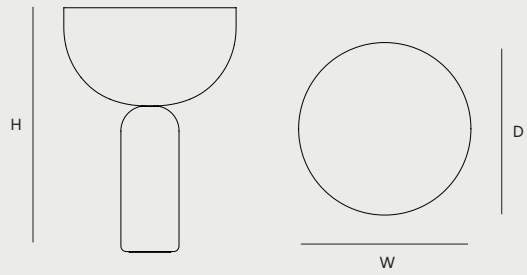

**Dimensions**

**Small**  
Height: 350 mm / 13.8"  
Width: 250 mm / 9.8"  
Depth: 250 mm / 9.8"  
Cord Length: 1800 mm / 70.9"

**Large**  
Height: 450 mm / 17.7"  
Width: 300 mm / 11.8"  
Depth: 300 mm / 11.8"  
Cord Length: 1800 mm / 70.9"

**Packaging Dimensions**

**Small**  
Height: 350 mm / 13.8"  
Width: 530 mm / 20.9"  
Depth: 330 mm / 13"

**Large**  
Height: 410 mm / 16.1"  
Width: 620 mm / 24.4"  
Depth: 380 mm / 15"

**Weight**

**Small**  
3.1 kg / 6.8 lbs