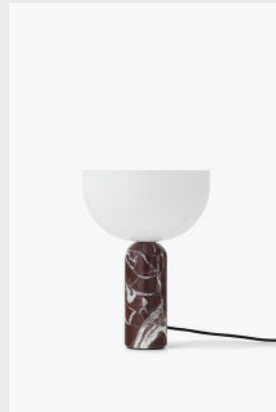

## Kizu Table Lamp

Composed of two bold sculptural forms, the Kizu Table Lamp displays a weightless balancing act. The illusion of gravity creates a tension within the piece, while its curved forms initiate a calming effect. This kissing point of material and function creates an object in perfect harmony.

<b>Product Type</b>	Portable Table Lamp, Lighting
<b>Designer</b>	Lars Tornøe, 2022
<b>About the Designer</b>	Norwegian design Lars Tornøe works across the areas of furniture and product design with a sculpted simplicity. His work is understated but bold. Having graduated from the Bergen Academy of Art and Design in 2006, Lars has been named Norwegian Designer of the Year and had his work exhibited from Stockholm to Soul.
<b>Environment</b>	Indoor
<b>Country of Origin</b>	PRC
<b>Assembly Requirements</b>	Attach lamp shade to lamp base.
<b>Material</b>	The Kizu Table Lamp is crafted from carefully chosen marble variants and features injection-molded plastic components. Manufactured in high-precision facilities, it is of quality construction.
<b>Light Source included</b>	No
<b>Cleaning &amp; Care</b>	Use a soft, dry cloth to remove the dust from the lamp. For deeper cleaning, dampen a cloth gently wipe the surface. If needed, use a mild detergent. Always test a small area first to ensure it does not damage the finish. After cleaning, use a dry cloth to wipe away moisture, since moisture can damage the material. Pay extra attention to the marble material while cleaning - Marble is a natural material, it is sensitive to liquids. If the liquid is not removed immediately, spilled liquids can leave a permanent stain.

**Item No:** 20410/US/UK/CN/AU  
**Variant:** White Marble

**Item No:** 20424/US/UK/CN/AU  
**Variant:** Rosso Levanto

**Item No:** 20414/US/UK/CN/AU  
**Variant:** Rosso Levanto

**Item No:** 20423/US/UK/CN/AU  
**Variant:** Breccia Pernice