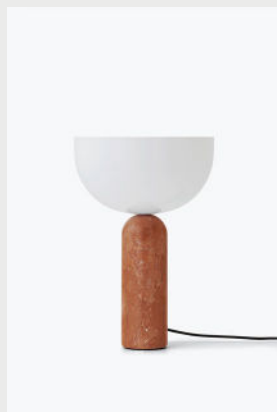

## Kizu Table Lamp

Composed of two bold sculptural forms, the Kizu Table Lamp displays a weightless balancing act. The illusion of gravity creates a tension within the piece, while its curved forms initiate a calming effect. This kissing point of material and function creates an object in perfect harmony.

<b>Product Type</b>	Portable Table Lamp, Lighting
<b>Designer</b>	Lars Tornøe, 2022
<b>About the Designer</b>	Norwegian design Lars Tornøe works across the areas of furniture and product design with a sculpted simplicity. His work is understated but bold. Having graduated from the Bergen Academy of Art and Design in 2006, Lars has been named Norwegian Designer of the Year and had his work exhibited from Stockholm to Soul.
<b>Environment</b>	Indoor
<b>Country of Origin</b>	PRC
<b>Assembly Requirements</b>	Attach lamp shade to lamp base.
<b>Material</b>	The Kizu Table Lamp is crafted from carefully chosen marble variants and features injection-molded plastic components. Manufactured in high-precision facilities, it is of quality construction.
<b>Light Source included</b>	No
<b>Cleaning &amp; Care</b>	Use a soft, dry cloth to remove the dust from the lamp. For deeper cleaning, dampen a cloth gently wipe the surface. If needed, use a mild detergent. Always test a small area first to ensure it does not damage the finish. After cleaning, use a dry cloth to wipe away moisture, since moisture can damage the material. Pay extra attention to the marble material while cleaning - Marble is a natural material, it is sensitive to liquids. If the liquid is not removed immediately, spilled liquids can leave a permanent stain.

**Item No:** 20410/US/UK/CN/AU  
**Variant:** White Marble

**Item No:** 20424/US/UK/CN/AU  
**Variant:** Rosso Levanto

**Item No:** 20414/US/UK/CN/AU  
**Variant:** Rosso Levanto

**Item No:** 20423/US/UK/CN/AU  
**Variant:** Breccia Pernice