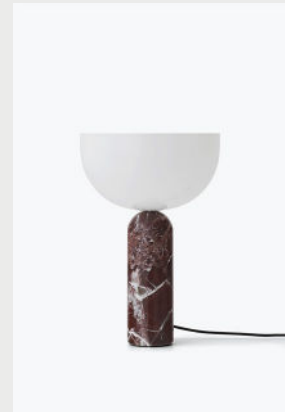

## Kizu Table Lamp

Composed of two bold sculptural forms, the Kizu Table Lamp displays a weightless balancing act. The illusion of gravity creates a tension within the piece, while its curved forms initiate a calming effect. This kissing point of material and function creates an object in perfect harmony.

<b>Product Type</b>	Portable Table Lamp, Lighting
<b>Designer</b>	Lars Tornøe, 2022
<b>About the Designer</b>	Norwegian design Lars Tornøe works across the areas of furniture and product design with a sculpted simplicity. His work is understated but bold. Having graduated from the Bergen Academy of Art and Design in 2006, Lars has been named Norwegian Designer of the Year and had his work exhibited from Stockholm to Soul.
<b>Environment</b>	Indoor
<b>Country of Origin</b>	PRC
<b>Assembly Requirements</b>	Attach lamp shade to lamp base.
<b>Material</b>	The Kizu Table Lamp is crafted from carefully chosen marble variants and features injection-molded plastic components. Manufactured in high-precision facilities, it is of quality construction.
<b>Light Source included</b>	No
<b>Cleaning &amp; Care</b>	Use a soft, dry cloth to remove the dust from the lamp. For deeper cleaning, dampen a cloth gently wipe the surface. If needed, use a mild detergent. Always test a small area first to ensure it does not damage the finish. After cleaning, use a dry cloth to wipe away moisture, since moisture can damage the material. Pay extra attention to the marble material while cleaning - Marble is a natural material, it is sensitive to liquids. If the liquid is not removed immediately, spilled liquids can leave a permanent stain.

**Item No:** 20410/US/UK/CN/AU  
**Variant:** White Marble

**Item No:** 20424/US/UK/CN/AU  
**Variant:** Rosso Levanto

**Item No:** 20414/US/UK/CN/AU  
**Variant:** Rosso Levanto

**Item No:** 20423/US/UK/CN/AU  
**Variant:** Breccia Pernice