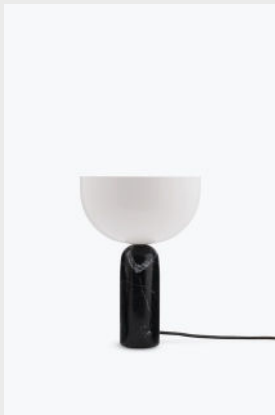

Versions

Item No: 20421/US/UK/CN/AU
Variant: Black Marble