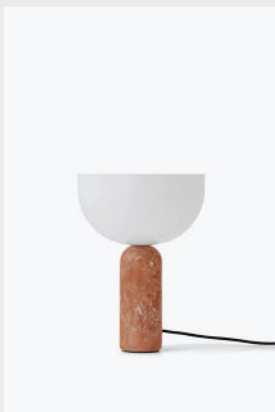

## Kizu Table Lamp

Composed of two bold sculptural forms, the Kizu Table Lamp displays a weightless balancing act. The illusion of gravity creates a tension within the piece, while its curved forms initiate a calming effect. This kissing point of material and function creates an object in perfect harmony.

<b>Product Type</b>	Portable Table Lamp, Lighting
<b>Designer</b>	Lars Tornøe, 2022
<b>About the Designer</b>	Norwegian design Lars Tornøe works across the areas of furniture and product design with a sculpted simplicity. His work is understated but bold. Having graduated from the Bergen Academy of Art and Design in 2006, Lars has been named Norwegian Designer of the Year and had his work exhibited from Stockholm to Soul.
<b>Environment</b>	Indoor
<b>Country of Origin</b>	PRC
<b>Assembly Requirements</b>	Attach lamp shade to lamp base.
<b>Material</b>	The Kizu Table Lamp is crafted from carefully chosen marble variants and features injection-molded plastic components. Manufactured in high-precision facilities, it is of quality construction.
<b>Light Source included</b>	No
<b>Cleaning &amp; Care</b>	Use a soft, dry cloth to remove the dust from the lamp. For deeper cleaning, dampen a cloth gently wipe the surface. If needed, use a mild detergent. Always test a small area first to ensure it does not damage the finish. After cleaning, use a dry cloth to wipe away moisture, since moisture can damage the material. Pay extra attention to the marble material while cleaning - Marble is a natural material, it is sensitive to liquids. If the liquid is not removed immediately, spilled liquids can leave a permanent stain.

**Item No:** 20410/US/UK/CN/AU  
**Variant:** White Marble

**Item No:** 20424/US/UK/CN/AU  
**Variant:** Rosso Levanto

**Item No:** 20414/US/UK/CN/AU  
**Variant:** Rosso Levanto

**Item No:** 20423/US/UK/CN/AU  
**Variant:** Breccia Pernice